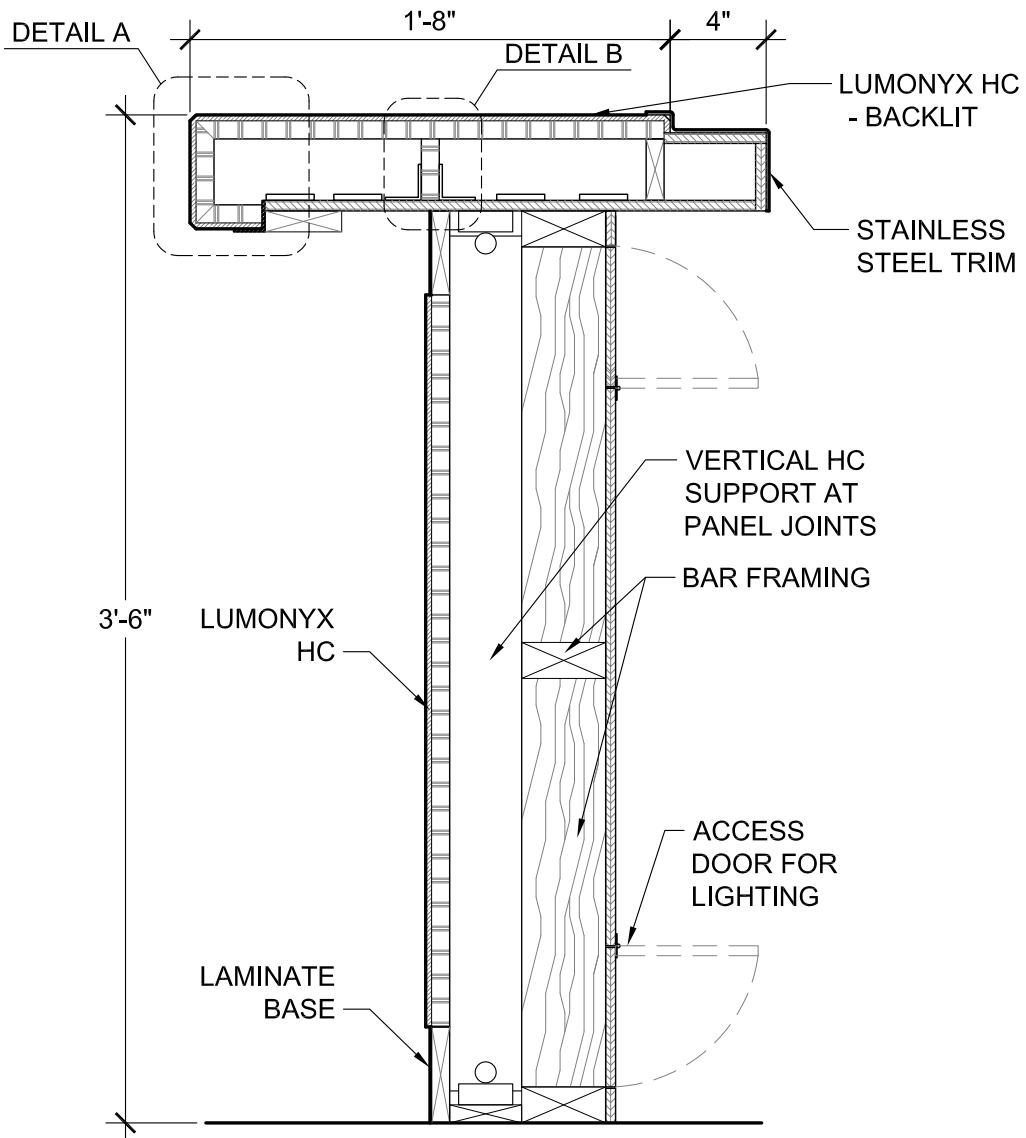

BAR TOP
DETAIL A
SCALE: 3" = 1'

BAR TOP
DETAIL B
SCALE: 6" = 1'

BAR COUNTER TOP
SCALE: 1 1/2" = 1'

PROJECT: LUMONYX

TITLE: BAR COUNTER TOP

Lumonyx

4400 Oneal Street, Greenville, TX 75401

PHONE 903.454.0904 FAX 903.454.3642

SCALE: AS NOTED

DATE: 12/14/09

DWG. SHEET:

BT-01