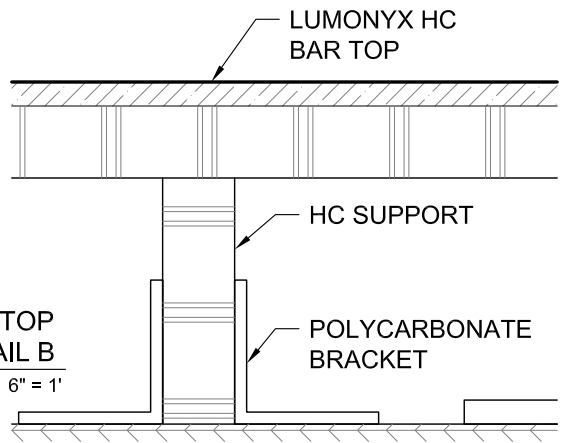

BAR TOP
DETAIL A
SCALE: 3" = 1'

BAR TOP
DETAIL B
SCALE: 6" = 1'

BAR COUNTER TOP
SCALE: 1 1/2" = 1'

PROJECT: LUMONYX

TITLE: BAR COUNTER TOP

Lumonyx

4400 Oneal Street, Greenville, TX 75401

PHONE 903.454.0904 FAX 903.454.3642

SCALE: AS NOTED

DATE: 12/14/09

DWG. SHEET:

BT-01