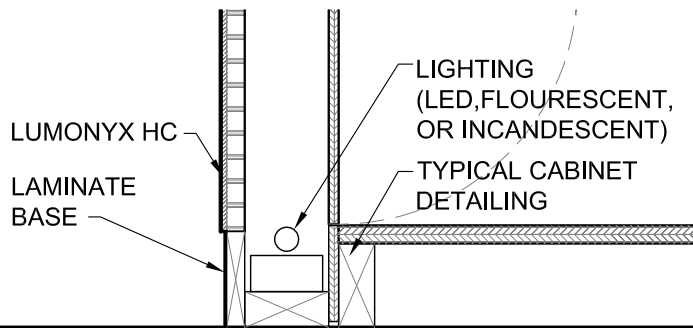

STANDOFF ISOMETRIC
SCALE: 1 1/2" = 1"

**DETAIL A
STAINLESS STEEL
STANDOFF**
SCALE: 1 1/2" = 1"

**RECEPTION DESK
SECTION**
SCALE: 1" = 1"

DETAIL C

**DETAIL C
EDGE PROFILE**
SCALE: 1 1/2" = 1"

DETAIL D

ACCESS DOOR
FOR LIGHTING

**DETAIL D
BASE/ LIGHT ACCESS**
SCALE: 1 1/2" = 1"

Lumonyx

4400 Oneal Street, Greenville, TX 75401

PHONE 903.454.0904 FAX 903.454.3642

TITLE: RECEPTION DESK

DWG. SHEET: **RD-01**