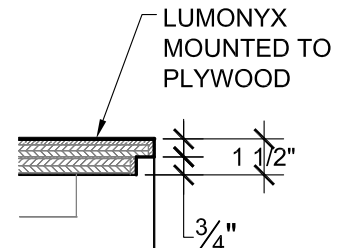

STANDOFF ISOMETRIC
SCALE: 1 1/2" = 1"

**DETAIL A
STAINLESS STEEL
STANDOFF**
SCALE: 1 1/2" = 1"

**RECEPTION DESK
SECTION**
SCALE: 1" = 1"

DETAIL C

**DETAIL C
EDGE PROFILE**
SCALE: 1 1/2" = 1"

DETAIL D

ACCESS DOOR
FOR LIGHTING

**DETAIL D
BASE/ LIGHT ACCESS**
SCALE: 1 1/2" = 1"

Lumonyx

4400 Oneal Street, Greenville, TX 75401

PHONE 903.454.0904 FAX 903.454.3642

TITLE: RECEPTION DESK

DWG. SHEET: **RD-01**