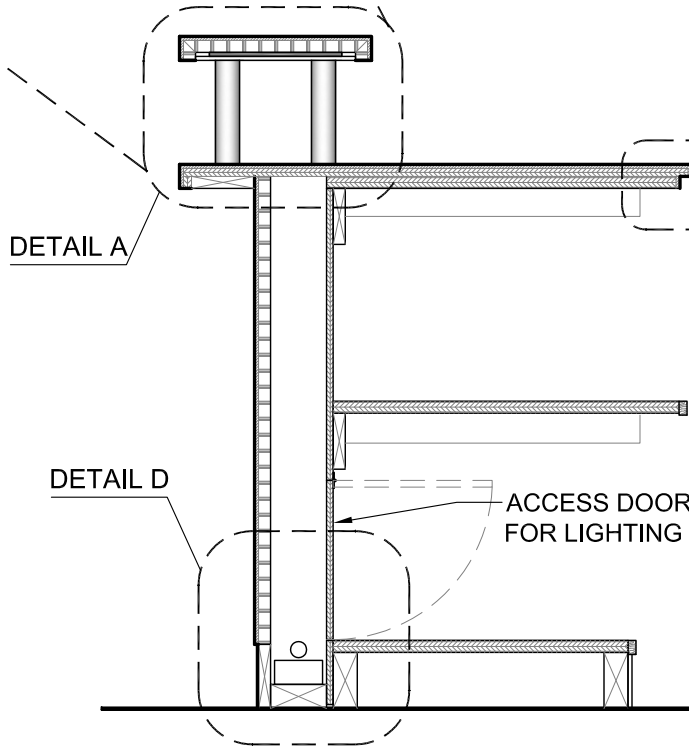

STANDOFF ISOMETRIC
SCALE: 1 1/2" = 1"

**DETAIL A
STAINLESS STEEL
STANDOFF**
SCALE: 1 1/2" = 1"

**RECEPTION DESK
SECTION**
SCALE: 1" = 1"

DETAIL C

**DETAIL C
EDGE PROFILE**
SCALE: 1 1/2" = 1"

DETAIL D

ACCESS DOOR
FOR LIGHTING

**DETAIL D
BASE/ LIGHT ACCESS**
SCALE: 1 1/2" = 1"

Lumonyx

4400 Oneal Street, Greenville, TX 75401

PHONE 903.454.0904 FAX 903.454.3642

TITLE: RECEPTION DESK

DWG. SHEET: **RD-01**