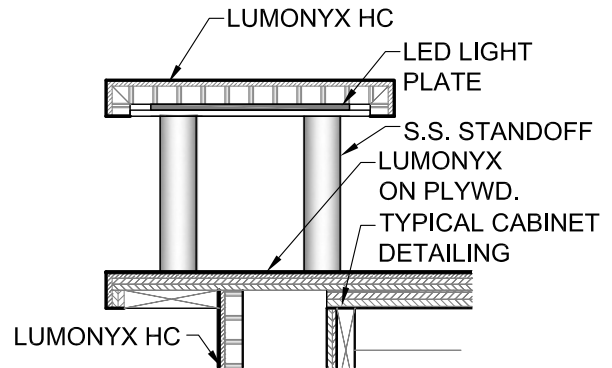

STANDOFF ISOMETRIC
SCALE: 1 1/2" = 1"

**DETAIL A
STAINLESS STEEL
STANDOFF**
SCALE: 1 1/2" = 1"

**RECEPTION DESK
SECTION**
SCALE: 1" = 1"

DETAIL C

**DETAIL C
EDGE PROFILE**
SCALE: 1 1/2" = 1"

DETAIL D

ACCESS DOOR
FOR LIGHTING

**DETAIL D
BASE/ LIGHT ACCESS**
SCALE: 1 1/2" = 1"

Lumonyx

4400 Oneal Street, Greenville, TX 75401

PHONE 903.454.0904 FAX 903.454.3642

TITLE: RECEPTION DESK

DWG. SHEET: **RD-01**