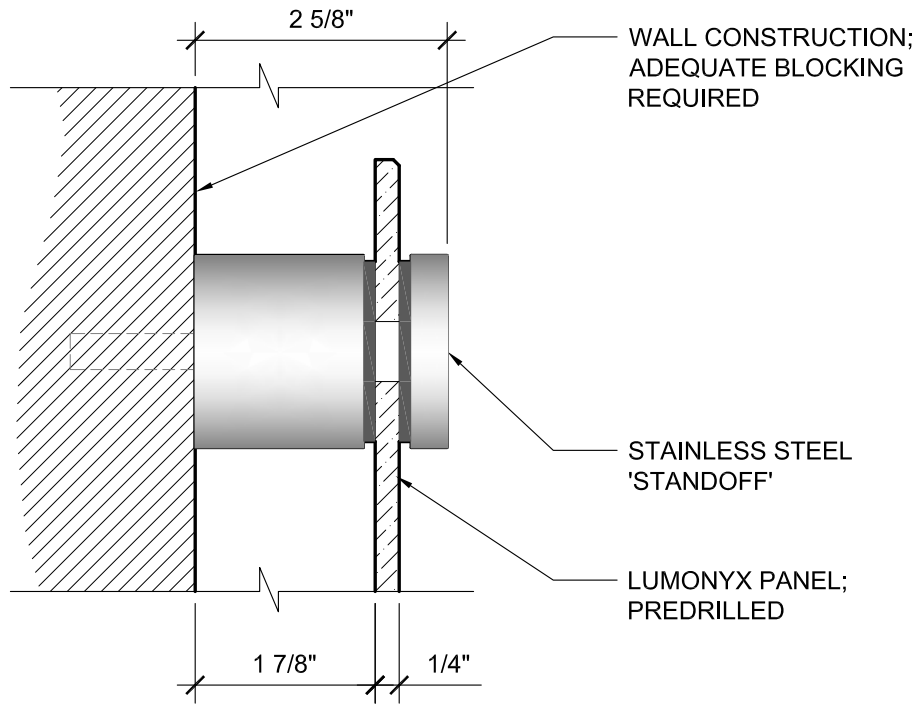

SIGN
ELEVATION
N.T.S.

SIGN
MOUNTING DETAIL
SCALE: 2" = 1'

Lumonyx

4400 Oneal Street, Greenville, TX 75401

PHONE 903.454.0904 FAX 903.454.3642

DRAWING TITLE: STANDOFF SIGN

DWG. SHEET:

SIGN-01